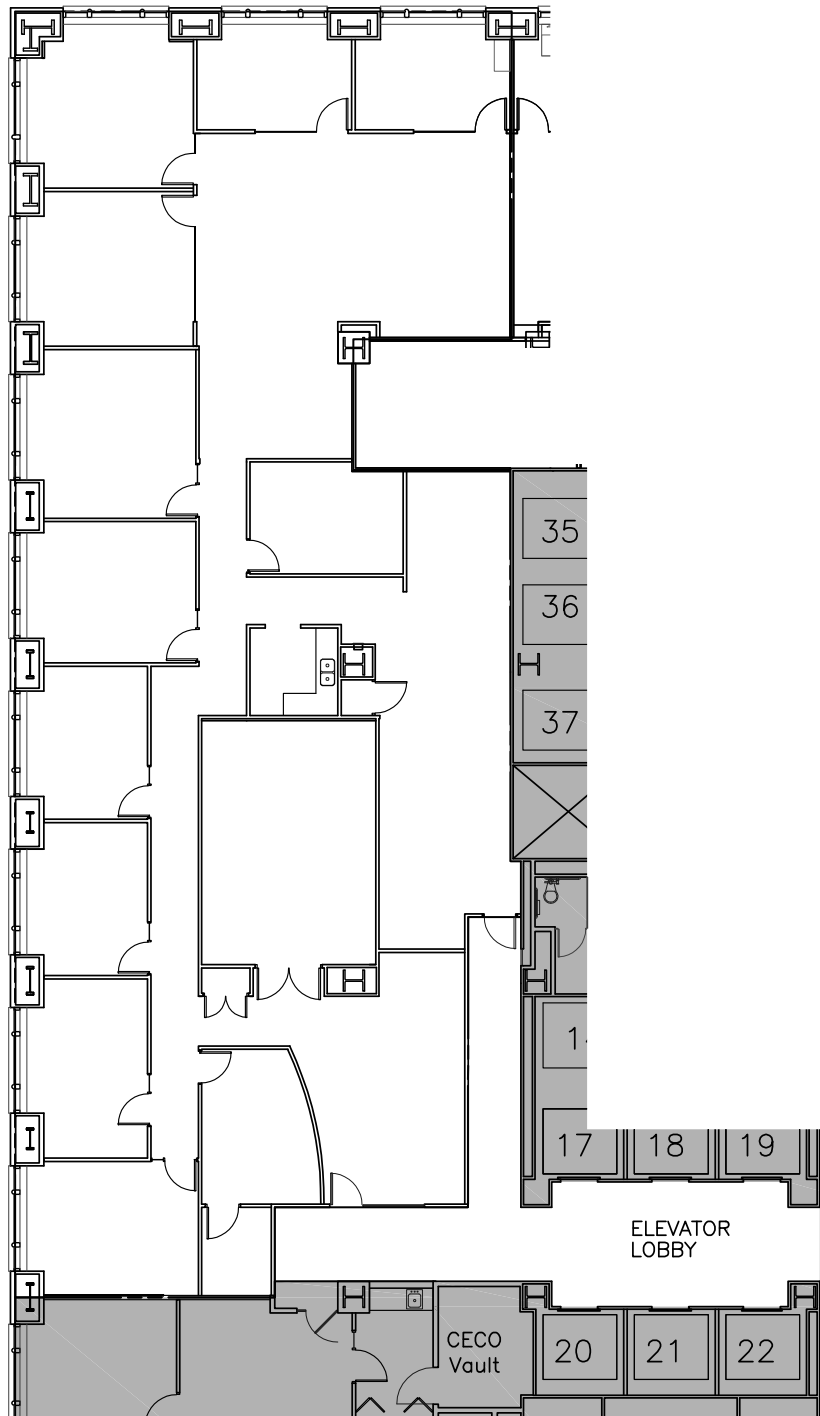

900 NORTH MICHIGAN AVE
SUITE 1730 - 5,875 RSF

CHRIS CASSATA
+1 773 343 0869
chris.cassata@cushwake.com

TESSA PEABODY
+1 312 971 0083
tessa.peabody@cushwake.com

900 NORTH MICHIGAN