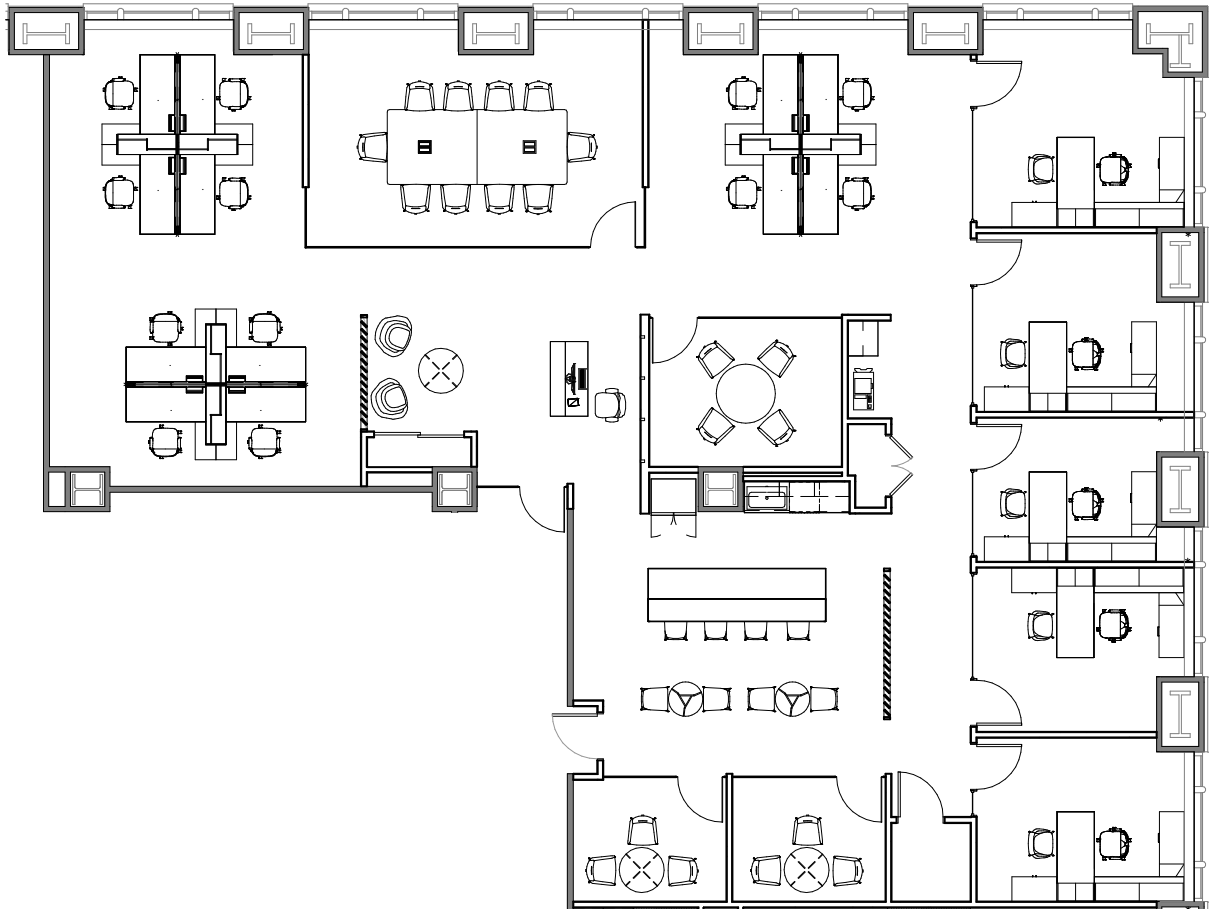

900 NORTH MICHIGAN AVE
SUITE 1820 - 4,194 RSF

CHRIS CASSATA
+1 773 343 0869
chris.cassata@cushwake.com

TESSA PEABODY
+1 312 971 0083
tessa.peabody@cushwake.com

900 NORTH MICHIGAN